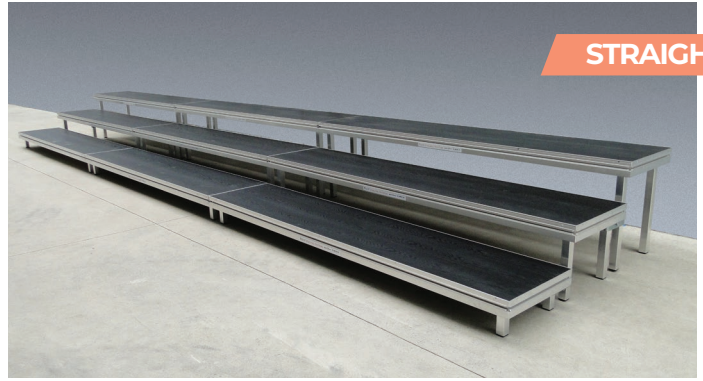

PILOT MODULAR CHOIR RISERS

TAILORED TO YOUR SOUND

Every performance deserves a platform that enhances both presentation and sound. With PILOT Choir Risers, your choir is elevated—visually and acoustically—allowing each performer to shine. Whether you're preparing for a small school concert or a large-scale community event, PILOT provides the flexibility, quality, and peace of mind you need.