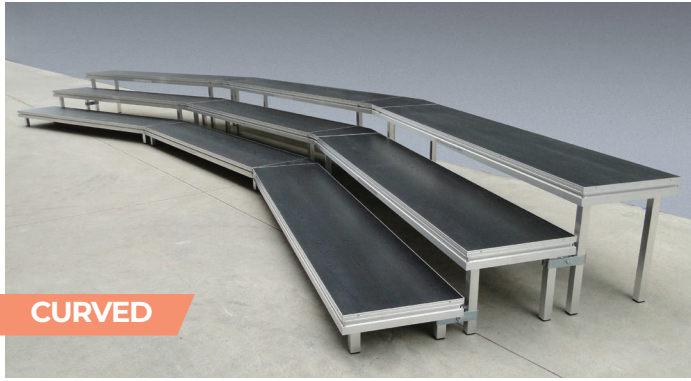

PILOT MODULAR CHOIR RISERS

TAILORED TO YOUR SOUND

Every performance deserves a platform that enhances both presentation and sound. With PILOT Choir Risers, your choir is elevated—visually and acoustically—allowing each performer to shine. Whether you're preparing for a small school concert or a large-scale community event, PILOT provides the flexibility, quality, and peace of mind you need.